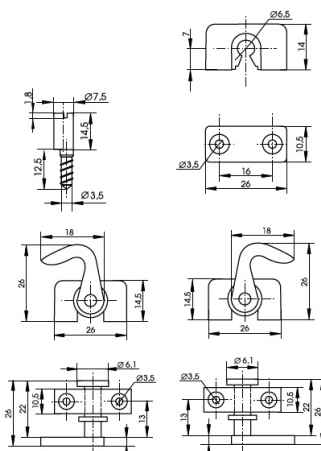

PRODUCT SHEET

Description:

Rotary Bar Lock 924 W/Knob, Alu Finish, CK SISO, No Bars, W/ Accessories

Item number:

14.05.233-0

Units	Box	Carton	HS Code	Barcode
Pcs.	6	60	8301300000	
				5704866042697

SISO A/S