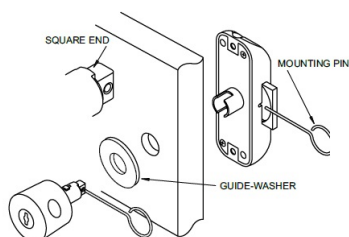

PRODUCT SHEET

Description:

Rotary Bar Lock 924 W/Knob, Alu Finish, CK SISO, No Bars, W/ Accessories

Item number:

14.05.233-0

Units	Box	Carton	HS Code	Barcode
Pcs.	6	60	8301300000	
				5704866042697

SISO A/S