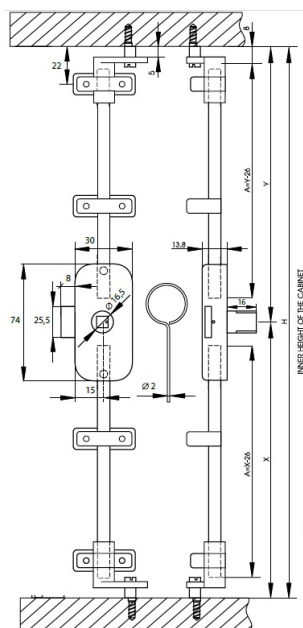

PRODUCT SHEET

Description:

Rotary Bar Lock 924 W/Knob, Alu Finish, CK SISO, No Bars, W/ Accessories

Item number:

14.05.233-0

Units	Box	Carton	HS Code	Barcode
Pcs.	6	60	8301300000	
				5704866042697

SISO A/S