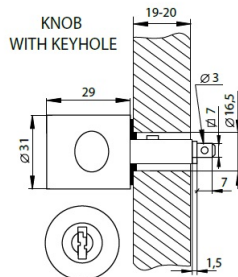

PRODUCT SHEET

Description:

Rotary Bar Lock 924 W/Knob, Alu Finish, CK SISO, No Bars, W/ Accessories

Item number:

14.05.233-0

Units	Box	Carton	HS Code	Barcode
Pcs.	6	60	8301300000	
				5704866042697

SISO A/S